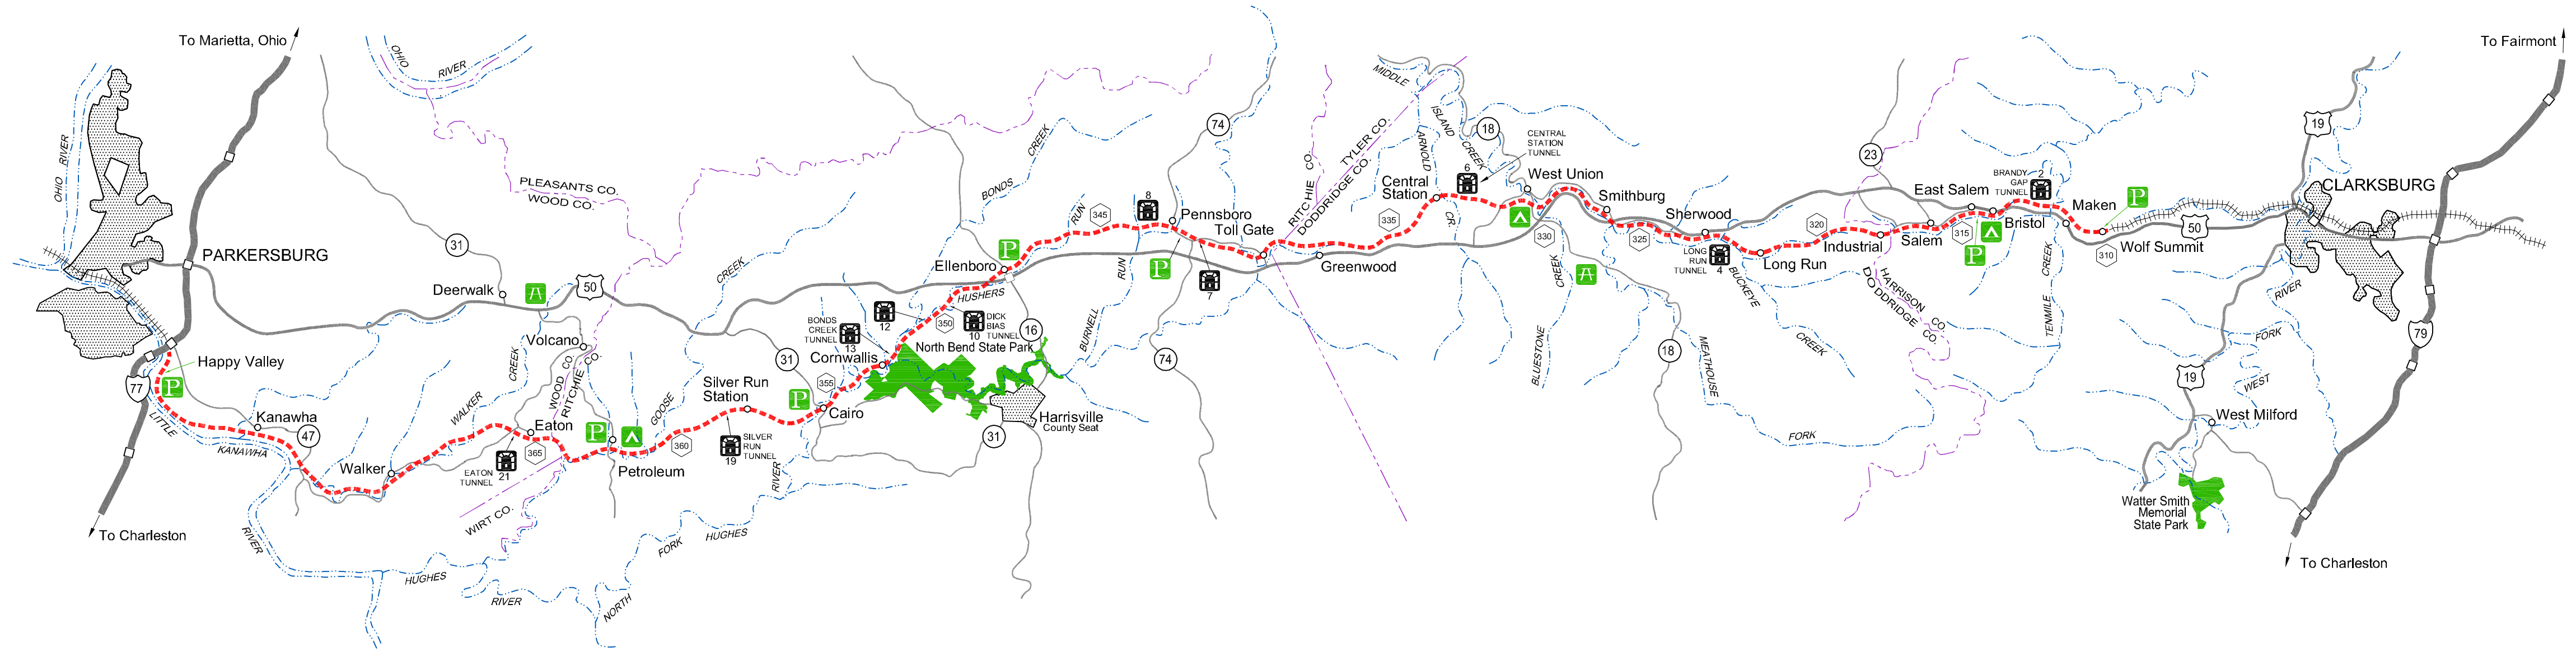

LEGEND

- | | | | |
|--|------------|--|----------------------------|
| | INTERSTATE | | STATE PARK |
| | U.S. ROUTE | | COUNTY PARK |
| | W.V. ROUTE | | COUNTY LINE |
| | RAIL TRAIL | | PARKING |
| | RIVER | | TUNNEL |
| | STREAM | | HISTORICAL B&O MILE MARKER |
| | RAILROAD | | REST STOP & CAMPING |

NORTH BEND RAIL TRAIL

Route 1, Box 221, Cairo, West Virginia 26337
 (304) 643-2931
 1-800-CALL WVA