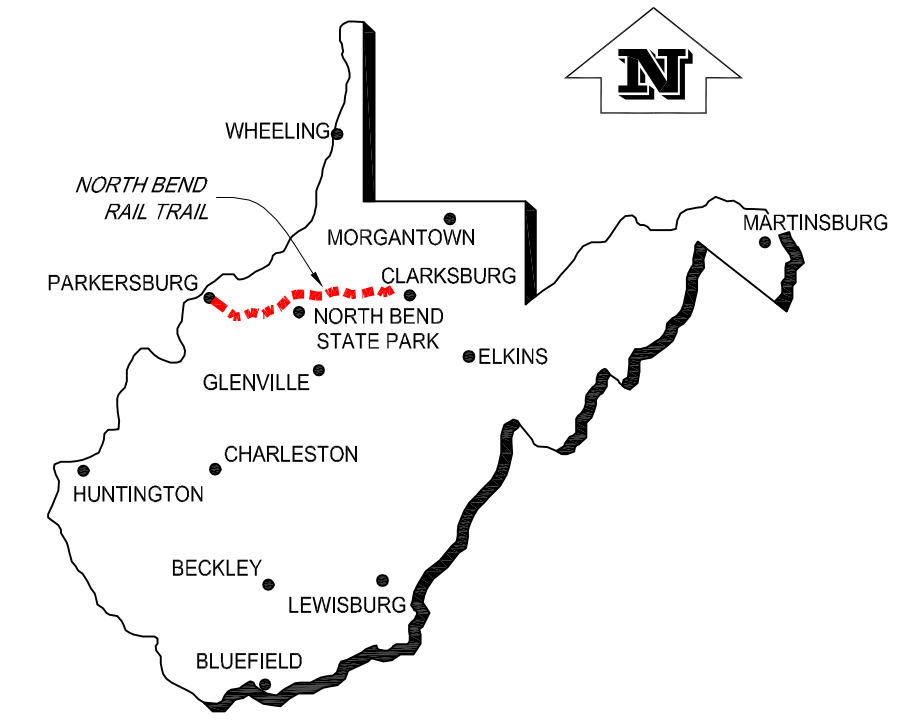

LEGEND

- | | | | |
|--|------------|--|----------------------------|
| | INTERSTATE | | STATE PARK |
| | U.S. ROUTE | | COUNTY PARK |
| | W.V. ROUTE | | COUNTY LINE |
| | RAIL TRAIL | | PARKING |
| | RIVER | | TUNNEL |
| | STREAM | | HISTORICAL B&O MILE MARKER |
| | RAILROAD | | REST STOP & CAMPING |

NORTH BEND RAIL TRAIL

Route 1, Box 221, Cairo, West Virginia 26337
 (304) 643-2931
 1-800-CALL WVA