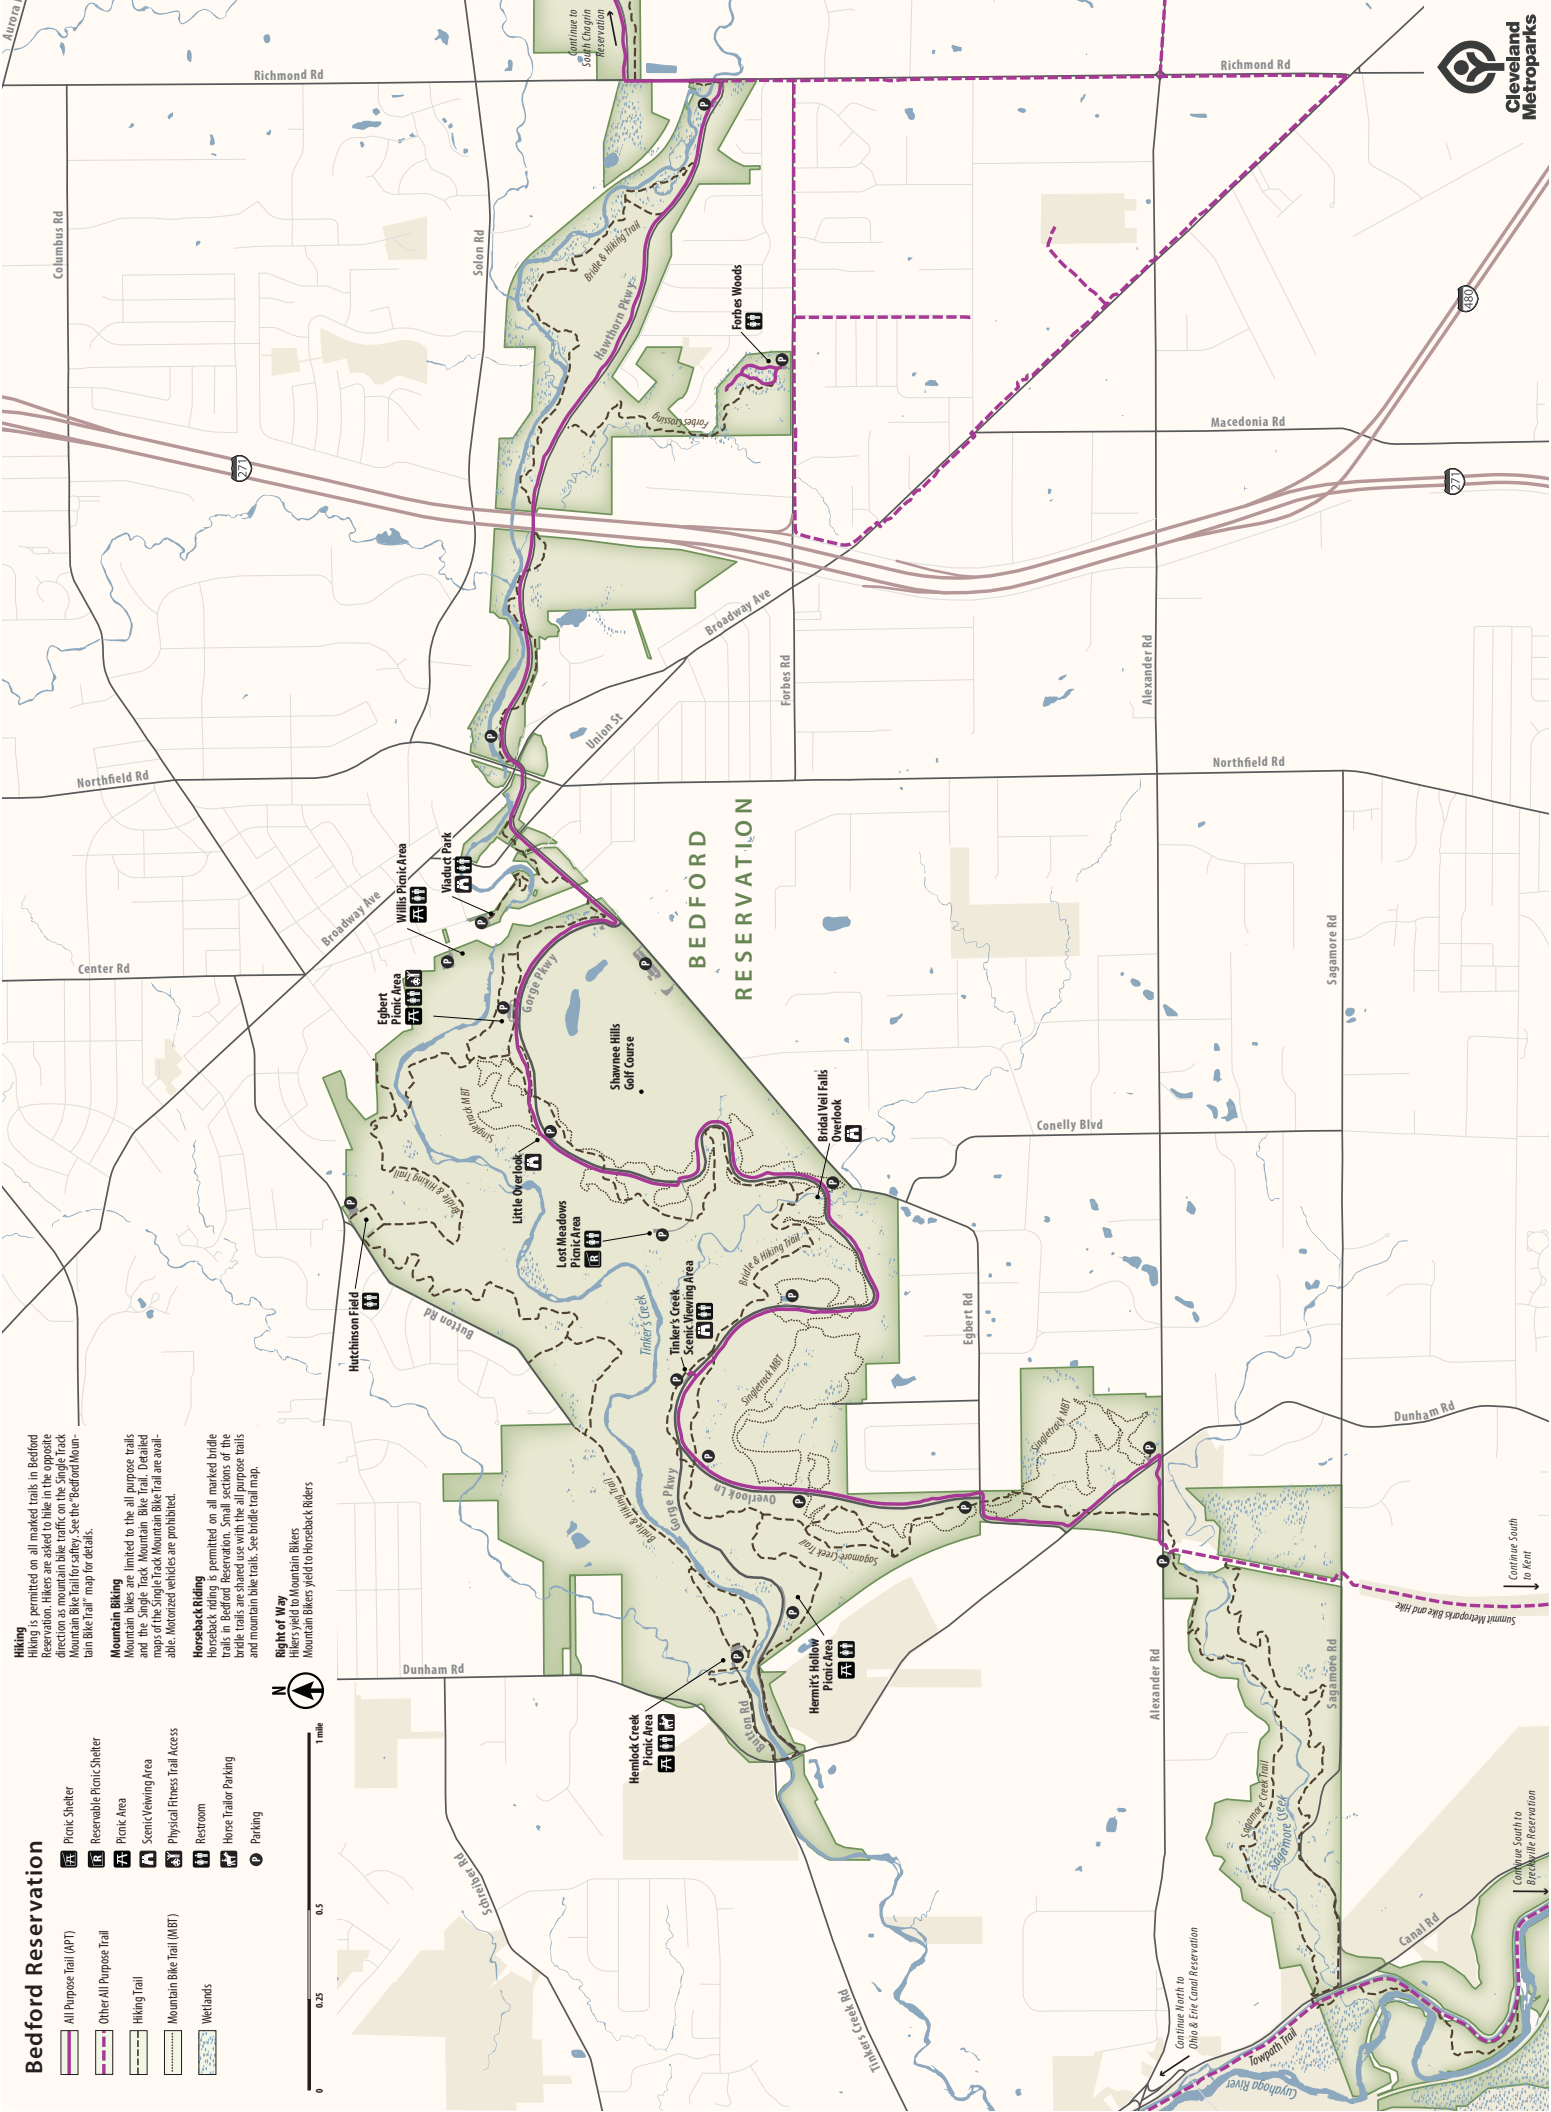

Bedford Reservation

- All Purpose Trail (APT)
- Other All Purpose Trail
- Hiking Trail
- Mountain Bike Trail (MBT)
- Wetlands
- Picnic Shelter
- Reservable Picnic Shelter
- Picnic Area
- Scenic Viewing Area
- Physical Fitness Trail Access
- Restroom
- Horse Trailer Parking
- Parking